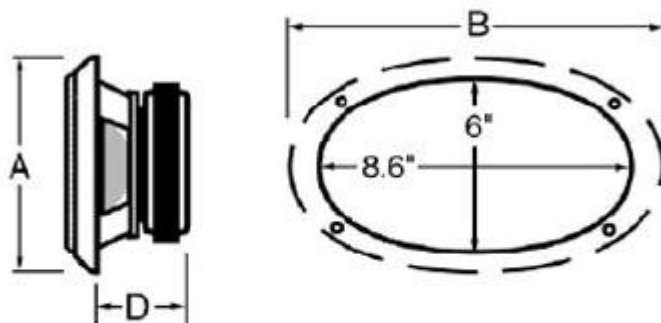

A = 8" / 203MM
B = 10-1/4" / 260 MM
D = 3-1/2" / 88MM

Discover Marine

www.discovermarine.com.au

Ph 0404 085 550