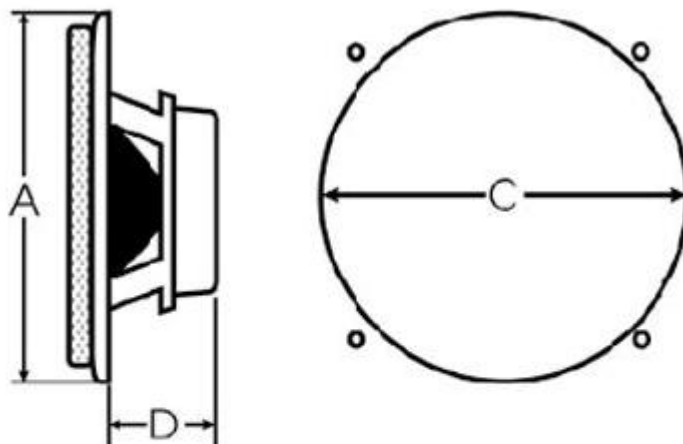

## MA6800

High power, multi-component, round speakers with a clean low profile and a full range of audio performance. Flush mount and Fully Waterproof!

Frequency Response: 48Hz to 20KHz (3 way) SPL: 89dB  
200 watts per speaker (Peak)

**A = 9-1/8" / 231MM**  
**C = 7-1/4" / 184MM**  
**D = 3-1/2" / 88MM**

Discover Marine

[www.discovermarine.com.au](http://www.discovermarine.com.au)

Ph 0404 085 550