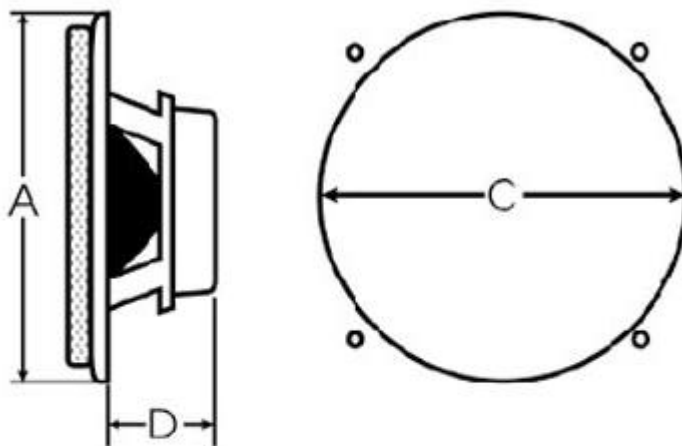

## MA6600

High power, multi-component, round speakers with a clean low profile and a full range of audio performance. Flush mount and Fully Waterproof!

Frequency Response: 54Hz to 20KHz (2 way) SPL: 85dB  
200 watts per speaker (Peak)

**A = 7-1/2" / 190MM**  
**C = 5-7/8" / 149MM**  
**D = 3" / 76MM**

Discover Marine

[www.discovermarine.com.au](http://www.discovermarine.com.au)

Ph 0404 085 550